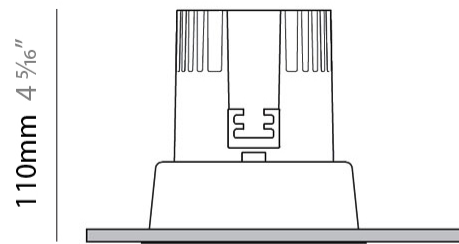

GENERAL

Series: Dixit
Subseries: Dixit RA8
Brand: Ivela
Division: Architectural
Mounting Type: Recessed
Mounting Location: Ceiling
Subcategory: Downlight

PHYSICAL

Shape: Round
Diameter (mm): 96
Diameter (in): 3 3/4
Height (mm): 110
Height (in): 4 5/16
Min. Recessing Depth (mm): 150
Min. Recessing Depth (in): 5 7/8
Light Distribution: Direct
Weight (kg): 0.4
Weight (lbs): 0.88
Diffuser: Clear Polycarbonate
Fixture Finish: MWH
Fixture Material: Aluminum Die Cast
Cut-out Measurements: 92mm / 3 5/8"

ELECTRICAL

Lamp Type: LED
Total Output Wattage (W): 9 / 12
Dimming: Tri-Mode (Non-Dimming and Phase Dimming (120Vac only) and 0-10V Dimming)
Driver Included: No
Driver Location: Recessed Housing
Driver Type: Constant Current - Universal
Driver Class: Class 2
Input Voltage (V): 120 - 277
Constant Current (MA): 250 / 350

LED

Number of LEDs: 1
Color Temperature (°K): 2700 / 3000
Max. Delivered Lumen (lm): 1096 / 1447
CRI: >80 CRI
Efficiency (%): 87.7
Lamp Life (hrs): 50000
Upon Request: 3500K upon request

OPTICAL

Optic°: 26
Beam Angle: Symmetric
Adjustability: Fixed
Upon Request: Optic 45° (mirror-metallized) / 65° (white)

RATINGS AND CERTIFICATIONS

Certified By: Certified for North American Standards
IP rating: IP44
IK Rating: IK08