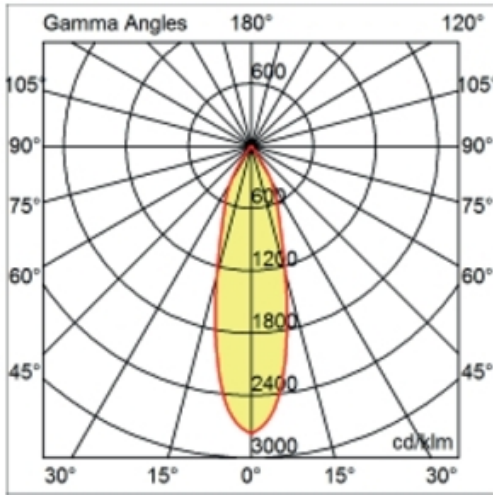

DIXIT RA8 RECESSED

A56061-

PROJECT	
TYPE	
SPECIFIER	
QUANTITY	
DATE	

RA 8 TL DIXIT LED 6,5W 550 lm				R:100%				I.Max:2958 Cd/Klm			
H[m]	D[m]	Max lux	Med lux	Alpha=26°		H[m]	D[m]	Max lux	Med lux	Beta=26°	
1.00	0.47	1508	939			1.00	0.47	1508	939		
2.00	0.94	377	235			2.00	0.94	377	235		
3.00	1.41	168	104			3.00	1.41	168	104		
4.00	1.89	94	59			4.00	1.89	94	59		
5.00	2.36	60	38			5.00	2.36	60	38		

Dimming	DP	DV	
	Phase	0-10V	
Color Temperature	27K	30K	35K
	2700K	3000K	3500K

Order Example **K°**
L5XXXXXX-DV-30K
0-10V
3000K