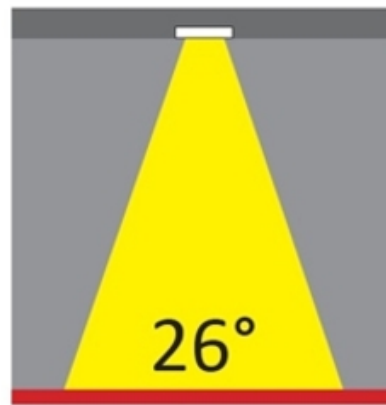

DIXIT RA8 RECESSED

A56069-

PROJECT	
TYPE	
SPECIFIER	
QUANTITY	
DATE	

	DP	DV	
Dimming	Phase	0-10V	
Color Temperature	27K 2700K	30K 3000K	35K 3500K 40K 4000K
			K°

Order Example **K°**
L5XXXXXX-DV-30K
0-10V 3000K

A