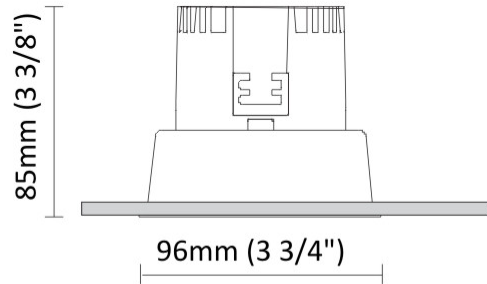

GENERAL

Series: Dixit
Subseries: Dixit RA8
Brand: Ivela
Division: Architectural
Mounting Type: Recessed
Mounting Location: Ceiling
Subcategory: Downlight

PHYSICAL

Shape: Round
Diameter (mm): 96
Diameter (in): 3 ¾
Height (mm): 85
Height (in): 3 ⅜
Min. Recessing Depth (mm): 125
Min. Recessing Depth (in): 4 15/16
Light Distribution: Direct
Weight (kg): 0.3
Weight (lbs): 0.66
Diffuser: Clear Polycarbonate
Fixture Finish: MWH
Fixture Material: Aluminum Die Cast
Cut-out Measurements: 92mm / 3 5/8"

ELECTRICAL

Lamp Type: LED
Total Output Wattage (W): 5.5 / 8.5
Dimming: Tri-Mode (Non-Dimming and Phase Dimming (120Vac only) and 0-10V Dimming)
Driver Included: No
Driver Location: Recessed Housing
Driver Type: Constant Current - Universal
Driver Class: Class 2
Input Voltage (V): 120 - 277
Constant Current (MA): 350 / 500

LED

Number of LEDs: 1
Color Temperature (°K): 2700 / 3000
Max. Delivered Lumen (lm): 501 / 638
CRI: >90 CRI
Efficiency (%): 87.7
Lamp Life (hrs): 50000
Upon Request: 3500K upon request

OPTICAL

Optic°: 26
Beam Angle: Symmetric
Adjustability: Fixed
Upon Request: Optic 45° (mirror-metallized) / 65° (white)

RATINGS AND CERTIFICATIONS

Certified By: Certified for North American Standards
IP rating: IP44
IK Rating: IK08