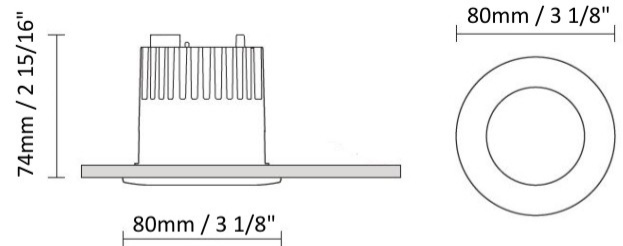

GENERAL

Series: Dixit
Subseries: Dixit RA8
Brand: Ivela
Division: Architectural
Mounting Type: Recessed
Mounting Location: Ceiling
Subcategory: Downlight

PHYSICAL

Shape: Round
Diameter (mm): 80
Diameter (in): 3 1/8
Height (mm): 74
Height (in): 2 15/16
Min. Recessing Depth (mm): 114
Min. Recessing Depth (in): 4 1/2
Light Distribution: Direct
Weight (kg): 0.4
Weight (lbs): 0.88
Diffuser: Clear Polycarbonate
Fixture Finish: MWH
Fixture Material: Aluminum Die Cast
Cut-out Measurements: 70mm / 2 3/4"

ELECTRICAL

Lamp Type: LED
Total Output Wattage (W): 9 / 12
Dimming: Tri-Mode (Non-Dimming and Phase Dimming (120Vac only) and 0-10V Dimming)
Driver Included: No
Driver Location: Recessed Housing
Driver Type: Constant Current - Universal
Driver Class: Class 2
Input Voltage (V): 120 - 277
Constant Current (MA): 250 / 350

LED

Number of LEDs: 1
Color Temperature (°K): 2700 / 3000
Max. Delivered Lumen (lm): 1096 / 1447
CRI: >80 CRI
Efficiency (%): 88
Lamp Life (hrs): 50000
Upon Request: 3500K upon request

OPTICAL

Optic°: 26
Adjustability: Fixed
Upon Request: Optic 45° (mirror-metallized) / 65° (white)

RATINGS AND CERTIFICATIONS

Certified By: Certified for North American Standards
IP rating: IP44
IK Rating: IK08
Glare Rating: ≤ 19