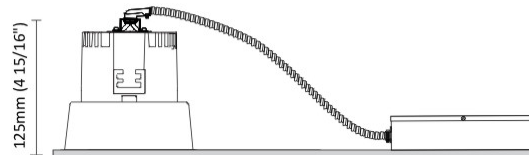

GENERAL

Series: Dixit
Subseries: Dixit RA8
Brand: Ivela
Division: Architectural
Mounting Type: Recessed
Mounting Location: Ceiling
Subcategory: Downlight

PHYSICAL

Shape: Round
Diameter (mm): 96
Diameter (in): 3 ¾
Height (mm): 85
Height (in): 3 ⅜
Min. Recessing Depth (mm): 125
Min. Recessing Depth (in): 4 15/16
Light Distribution: Direct
Weight (kg): 0.3
Weight (lbs): 0.66
Diffuser: Clear Polycarbonate
Fixture Finish: MWH
Fixture Material: Aluminum Die Cast
Cut-out Measurements: 92mm / 3 5/8"

ELECTRICAL

Lamp Type: LED
Total Output Wattage (W): 5.5 / 8.5
Dimming: Tri-Mode (Non-Dimming and Phase Dimming (120Vac only) and 0-10V Dimming)
Driver Included: No
Driver Location: Recessed Housing
Driver Type: Constant Current - Universal
Driver Class: Class 2
Input Voltage (V): 120 - 277
Constant Current (MA): 350 / 500

LED

Number of LEDs: 1
Color Temperature (°K): 2700 / 3000
Max. Delivered Lumen (lm): 501 / 638
CRI: >90 CRI
Efficiency (%): 87.7
Lamp Life (hrs): 50000
Upon Request: 3500K upon request

OPTICAL

Optic°: 26
Beam Angle: Symmetric
Adjustability: Fixed
Upon Request: Optic 45° (mirror-metallized) / 65° (white)

RATINGS AND CERTIFICATIONS

Certified By: Certified for North American Standards
IP rating: IP44
IK Rating: IK08