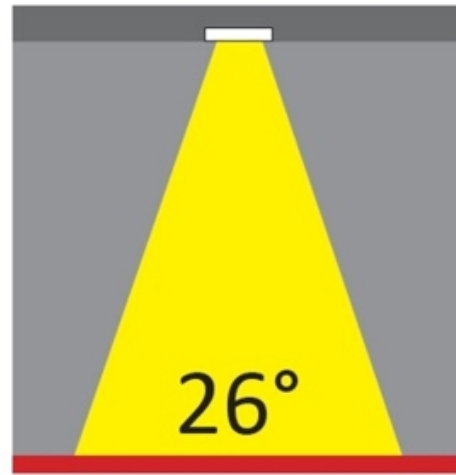

DIXIT RA8 RECESSED

A56063-

PROJECT
TYPE
SPECIFIER
QUANTITY
DATE

	DP	DV	
Dimming	Phase	0-10V	
Color Temperature	27K	30K	35K
	2700K	3000K	3500K

Order Example **K°**
L5XXXXXX-DV-30K
0-10V 3000K

A